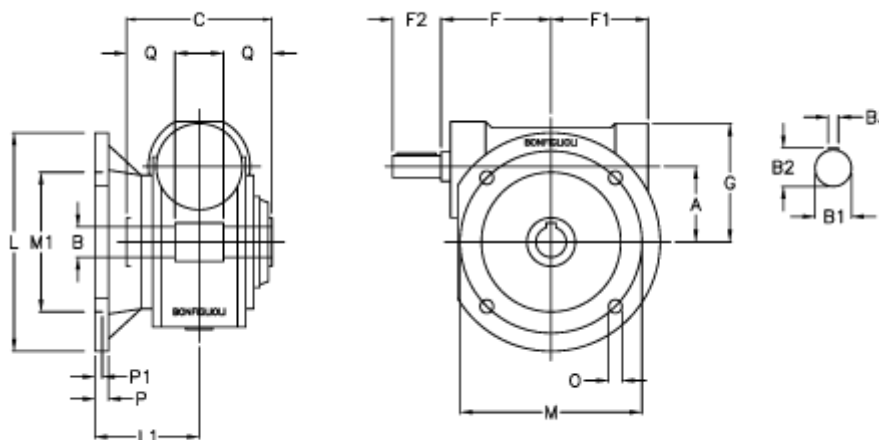

Article number: 3901185100500

Description: Worm gear with solid input shaft
VF 185FC-100-HS

Measures

a	= 185.4	F1 = 205	P = 22
B	= 60	F2 = 70	P1 = 13
B1	= 40	g = 267	Q = 65.0
B2	= 43	L = 400	
B3	= 12	L1 = 155.5	
C	= 190	m = 350	
Description	= VF 185FC-xx-HS	M1 = 280	
F	= 214.5	O = 22	